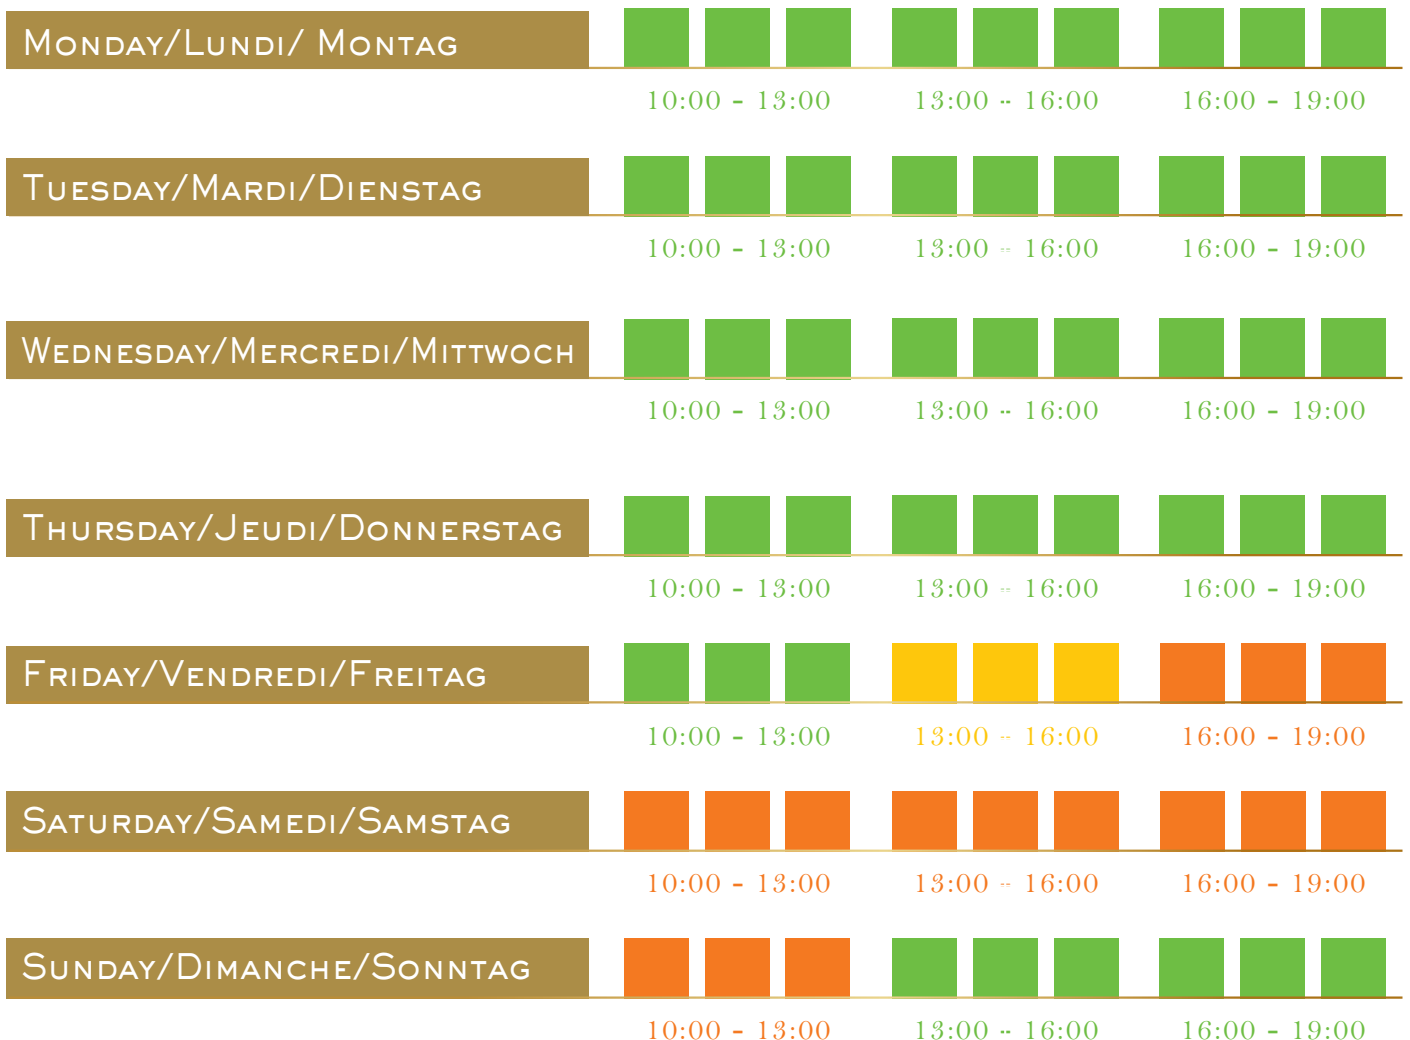

FOR YOUR OWN COMFORT, AVOID BUSY HOURS...

NUXE® SPA

F. Lodomez
★★★★S
since 1694

HAVE A GREAT DAY !

Please also note NUXE Spa attendance may increase during school holidays in Luxembourg and/or neighboring countries. Feel free to get in touch with our Spa desk for any further information.